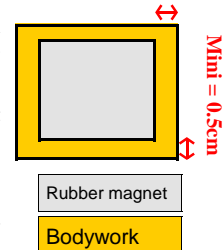

Install each element on a clean surface. Be sure to install all the rubber magnet elements correctly. Make sure that the rubber magnet covers the car bodywork evenly. **When fitting the elements, make sure you leave a space of at least 5 mm from the edge. With time, due to temperature changes, the elements could retract (+/- 2% at least per metre).** Start with the doors, working from top to bottom. Then continue with the other elements following the same process. Lastly, install the small elements. Don't forget to clean both sides of the Protec Magnet before and after use. The elements cannot be used when driving at high speeds. Please refer to the conditions of use in the price list. When the temperature is very cold, it could be more difficult to install the elements for the front mud guards. Just press them on with your hands. When the outside temperature is very high (up to 35°C), we do not recommend that you use the Protec Magnet. Rubber tends to melt at 68°C and it could stick to the paintwork. If this should happen, you would need to re-polish the paintwork. Should the Protec Magnet distort, place it in a warm place. After in few minutes it will warm up and then you can install it on the vehicle. Do not place any electronic device (telephone, GPS, computers, ...) on the magnet as this could interfere with functionment. (this does not affect equipment inside the vehicle). **Storage :** If possible, store the elements flat, all elements facing the same way, otherwise, in their original packaging. Keep in a dry place and do not forget to dry the elements properly before storage. **Spare parts :** It is possible to re-order any elements separately. **For any further questions, please contact us.**

Conditions générales de vente aux particuliers

Commande :

Toute commande adressée à notre société entraîne, par le fait même, l'acceptation par le client de nos conditions générales de vente, qui prévalent sur toutes les conditions du client. Le client déclare expressément accepter sans réserve nos conditions générales de vente. Ces conditions générales de vente prévaudront sur toutes autres conditions figurant dans tout autre document, sauf dérogation préalable, expresse et écrite de Arziari Développement. Les commandes doivent mentionner de façon précise l'ensemble des conditions nécessaires à leur exécution. Les commandes ne deviennent définitives qu'après acceptation de notre part. La vente ne sera conclue qu'à compter de la confirmation de la commande. Arziari Développement se réserve le droit d'annuler toute commande d'un client avec lequel existerait un litige, et notamment relatif au paiement d'une commande antérieure. Les informations énoncées par le client, lors de la prise de commande engageant celui-ci : en cas d'erreur dans le libellé des coordonnées du destinataire, Arziari Développement ne saurait être tenu responsable de l'impossibilité dans laquelle il pourrait être de livrer le produit.

Prix / facturation :

Les prix sont exprimés en euros. Les prix indiqués sur les fiches produit et ou le tarif ne comprennent pas le transport.

Les prix indiqués dans la confirmation de commande sont les prix définitifs, incluant la TVA pour la France et comprend les prix des produits, les frais de manutention, d'emballage et les frais de transport. Toutes les opérations de transport, assurance, douane, manutention, et tout autres taxes dues en vertu des lois du pays de réception de la commande sont à la charge et aux frais, risques et périls du client. Les prix s'entendent sortie usine de Arziari Développement (siège social – 06140 Coursegoules – France). Les produits sont facturés sur la base du tarif en vigueur au jour de la livraison.

Produits :

Les photographies illustrant les produits, n'entrent pas dans le champ contractuel. Si des erreurs s'y sont introduites, en aucun cas, la responsabilité de Arziari Développement ne pourra être engagée.

Délais de fabrications :

Compte tenu de l'origine géographique de la matière première, du transport, du transit, et de l'état des stocks de Arziari Développement ou de son fournisseur, le client est dans l'obligation de se renseigner auprès de Arziari Développement pour les délais de fabrication et de livraison de sa commande. Ces délais seront confirmés dans la confirmation de commande.

Transport et Délais de livraison